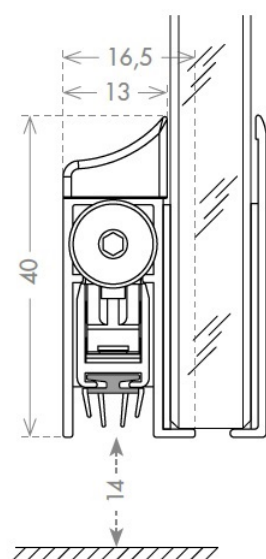

PRODUCT SHEET

Description:

Drop Down Black Alu Profile, "A", F/Glass Doors, 930mm, W/Adhesive Tape, 40mm Profile Height, 14mm Drop Function, Can be, shorten 150mm on the opposite Side to the Plunger, Tested to, 200.000 closing Cycles, Black Anodized, 4 Fins Thermoplastic, Seal (A)

Item number:

15.22.650-8

Units	Box	Carton	HS Code	Barcode
Set	1	20	8302415000	
				5704866508896

PLUNGER TYPE

SEALS

SISO A/S

Mileparken 11
DK-2740 Skovlunde
Denmark
VAT: DK 24786013

Phone +45 45 830 900